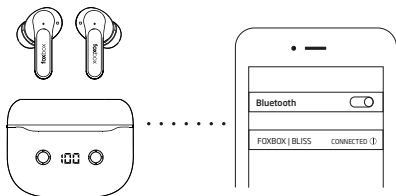

Product description

- 1.** Active microphone
- 2.** Multifunction touch zone
- 3.** Silicone pad
- 4.** Charging case
- 5.** Indicator light
- 6.** Case charging port

Pairing instructions

- 1.** Remove the earphones from the charging case, the earphones will automatically turn on and the pairing will be successful.
- 2.** Open the bluetooth of the device you want to connect the headphones to and search for "Foxbox | BLISS", then choose "connect" option.