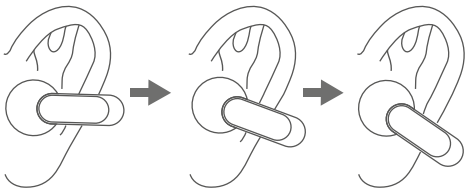

## Product description

- 1.** Multi-function button (MFB)
- 2.** Indicator light
- 3.** Earphone charging contact
- 4.** Speaker
- 5.** Type-c charging port (Case)

## Pairing instructions

1. Open the charging box, the headset will automatically turn on, and the pairing will be successful.
2. Open the bluetooth of the device you want to connect the headset to and search for "Foxbox | OPENAIR Clip", then click the "connect" option.

3. When you put the earphones back into the charging box, the playback will stop and they will enter charging mode automatically. The earphones will turn off when fully charged.
4. If the earphones are turned on but not connected to the bluetooth of any device, they will automatically turn off in 3 minutes.

## Wearing

Take out the clip-on earphone and clip it on your ear then adjust it up and down until you think you can enjoy the perfect sound quality position