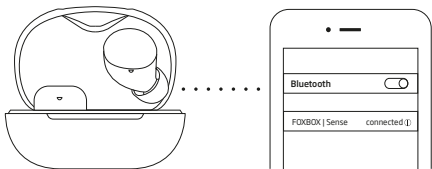

www.foxbox.com.ar

Product description

1. Multi-function touch surface
2. Active microphone
3. Earphone indicator lights
4. Ear cap
5. Audio channel
6. Charge box
7. Earphone charging port
8. Battery indicator lights

Pairing instructions

- 1.** Open the charging box, the headset will automatically turn on, and the pairing will be successful.
- 2.** Open the bluetooth of the device you want to connect the headset to and search for "Foxbox | Sense", then click the "*connect*" option.